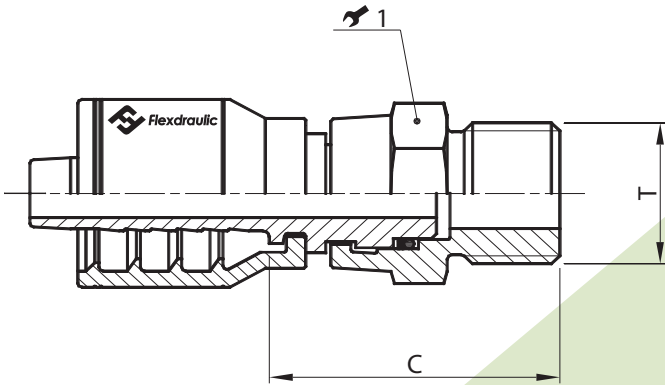

ORB (O-Ring Boss)

ORB Male Swivel

! O-Ring Included

Part #	Hose I.D.		O-Ring Boss (T)		Cutoff (C)	Wrench	
	Inch	Size	Size	Thread	Inch	1 (Inch) 1 (mm)	
A04-R04	1/4"	-04	04	7/16" - 20	1.44"	1 1/16"	17
A04-R06	1/4"	-04	06	9/16" - 18	1.59"	7/8"	22
A06-R06	3/8"	-06	06	9/16" - 18	1.59"	7/8"	22
A06-R08	3/8"	-06	08	3/4" - 16	1.87"	1 1/16"	27
A08-R08	1/2"	-08	08	3/4" - 16	1.89"	1 1/16"	27
A08-R10	1/2"	-08	10	7/8" - 14	2.01"	1 1/16"	27
A12-R12	3/4"	-12	12	1 1/16" - 12	2.26"	1 7/16"	36

One Piece Bite The Wire